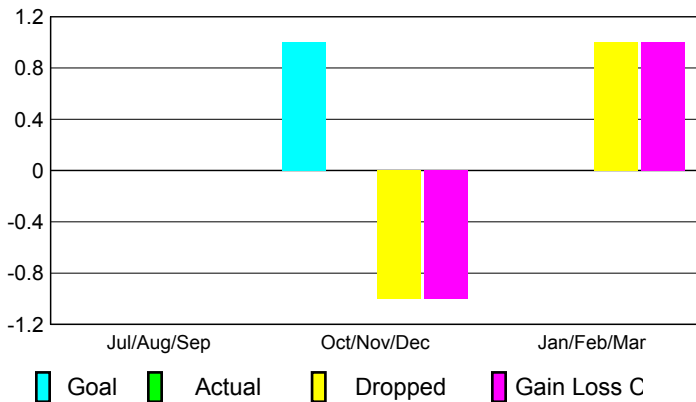

2008-2009 GMT Quarterly Report for District (or Undistricted) **District 332 A**

GMT: **SHINOBU GOTO**

Location: **JAPAN**

GMT CA: **5**

CLUBS

Club Results 2008-2009

Clubs 2007-2008

Month	New Club Goal	Actual New Clubs	Actual Dropped Clubs	Gain/Loss of Clubs	Gain/Loss of Clubs
Jul/Aug/Sep	0	0	0	0	0
Oct/Nov/Dec	1	0	-1	-1	0
Jan/Feb/Mar	0	0	1	1	0
Totals	1	0	0	0	0

Club Results 2008-2009

Goal, New, Dropped, Gain/Loss