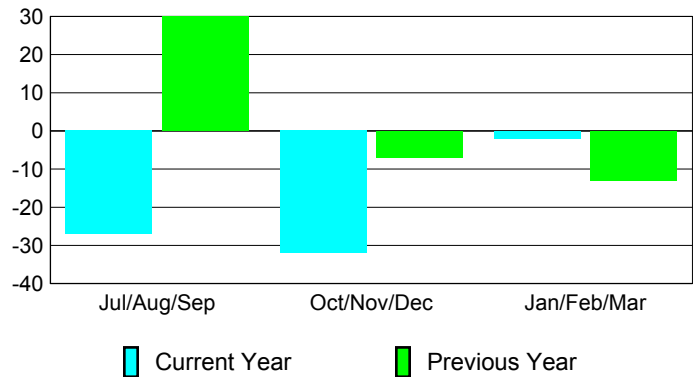

Comparison of Membership Gain/Loss

Current Year Compared to the Previous Year