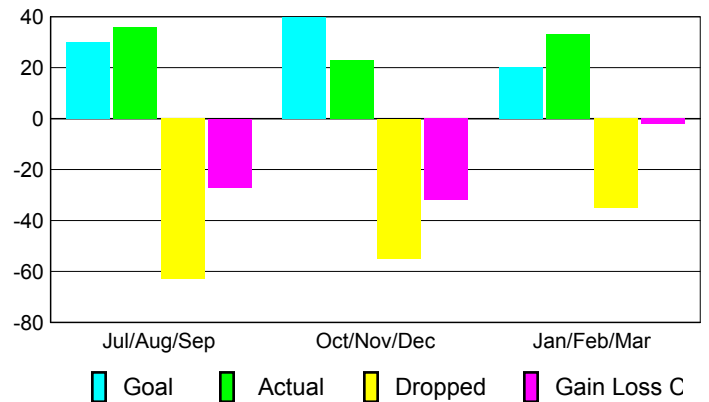

Membership Results 2008-2009

Goal, New, Dropped, Gain/Loss