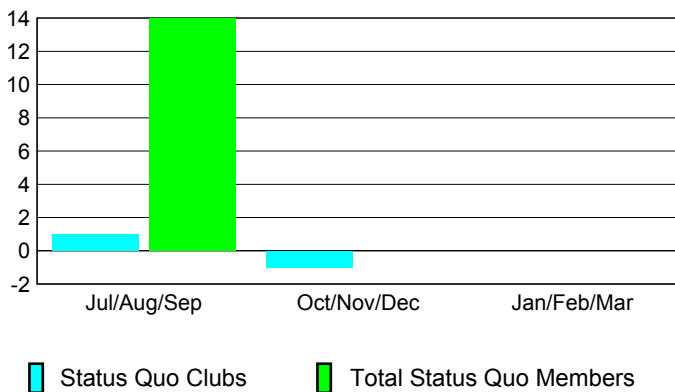

### Clubs 2007-2008

Month	New Club Goal	Actual New Clubs	Actual Dropped Clubs	Gain/Loss of Clubs	Gain/Loss of Clubs
Jul/Aug/Sep	0	0	0	0	0
Oct/Nov/Dec	1	0	-1	-1	0
Jan/Feb/Mar	0	0	1	1	0
<b>Totals</b>	<b>1</b>	<b>0</b>	<b>0</b>	<b>0</b>	<b>0</b>

### Club Results 2008-2009

Goal, New, Dropped, Gain/Loss

### Comparison of Club Gain/Loss

Current Year Compared to the Previous Year

### YTD Status Quo Clubs 2008-2009

Status Quo Clubs Compared to Status Quo Members